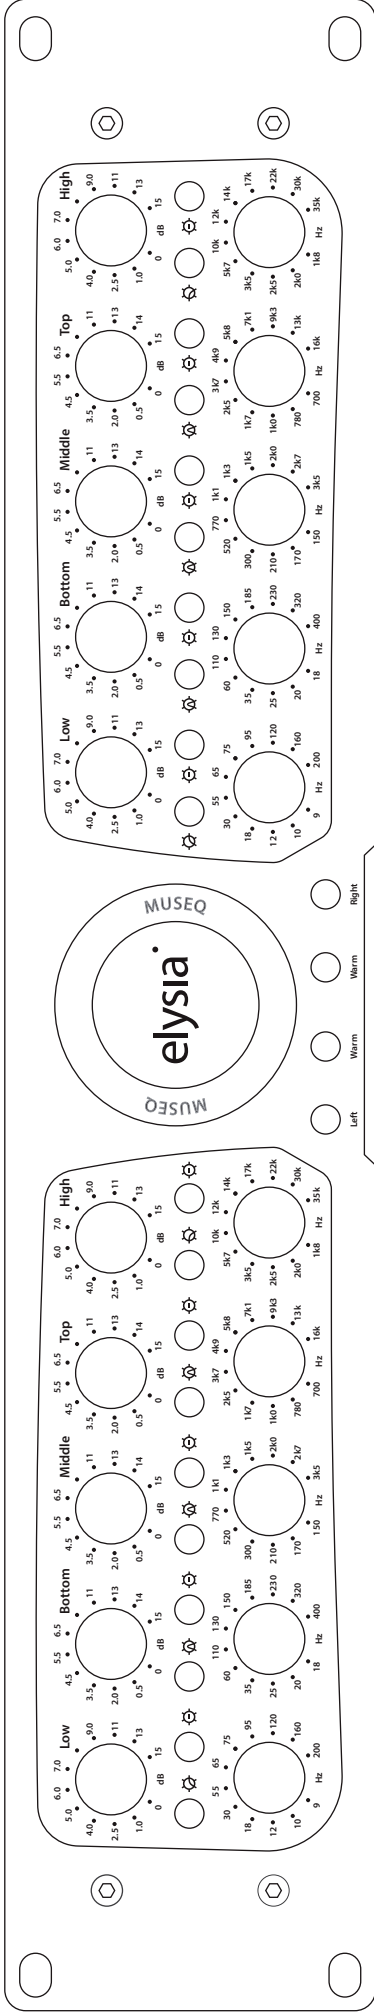

elysia museq

Project/Song:

Engineer:

Date:

Left Channel Track: -----

Notes: -----

Right Channel Track: -----

Notes: -----