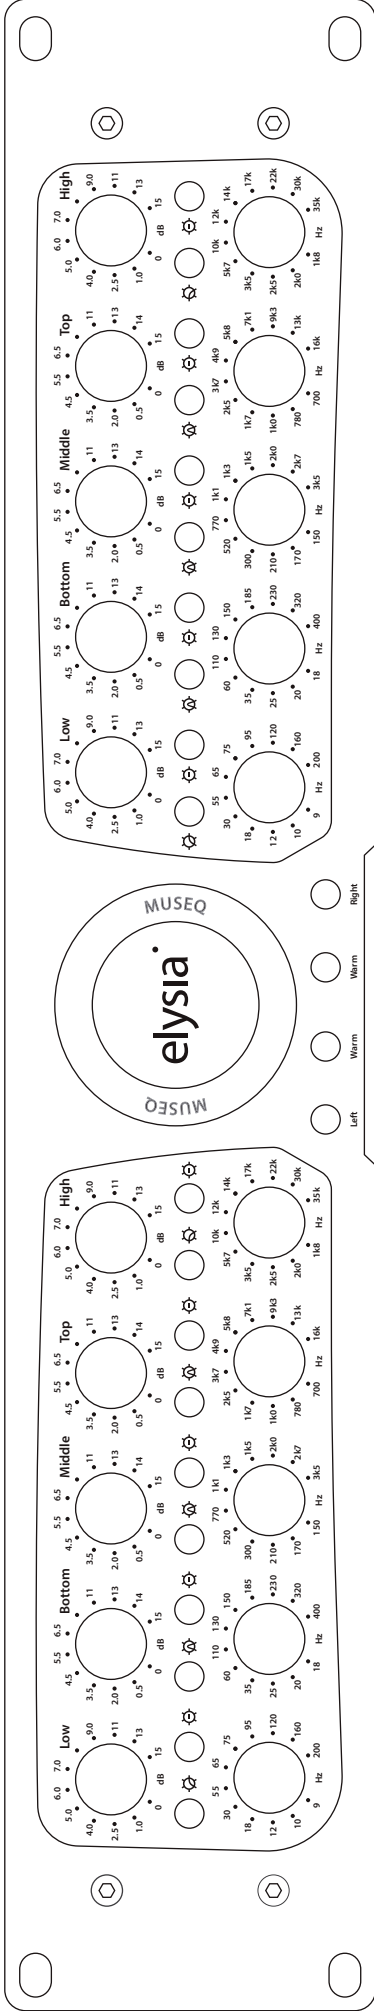

elysia museq

Left Channel Track: -----

Notes: -----

Right Channel Track: -----

Notes: -----

Project/Song:

Engineer:

Date: